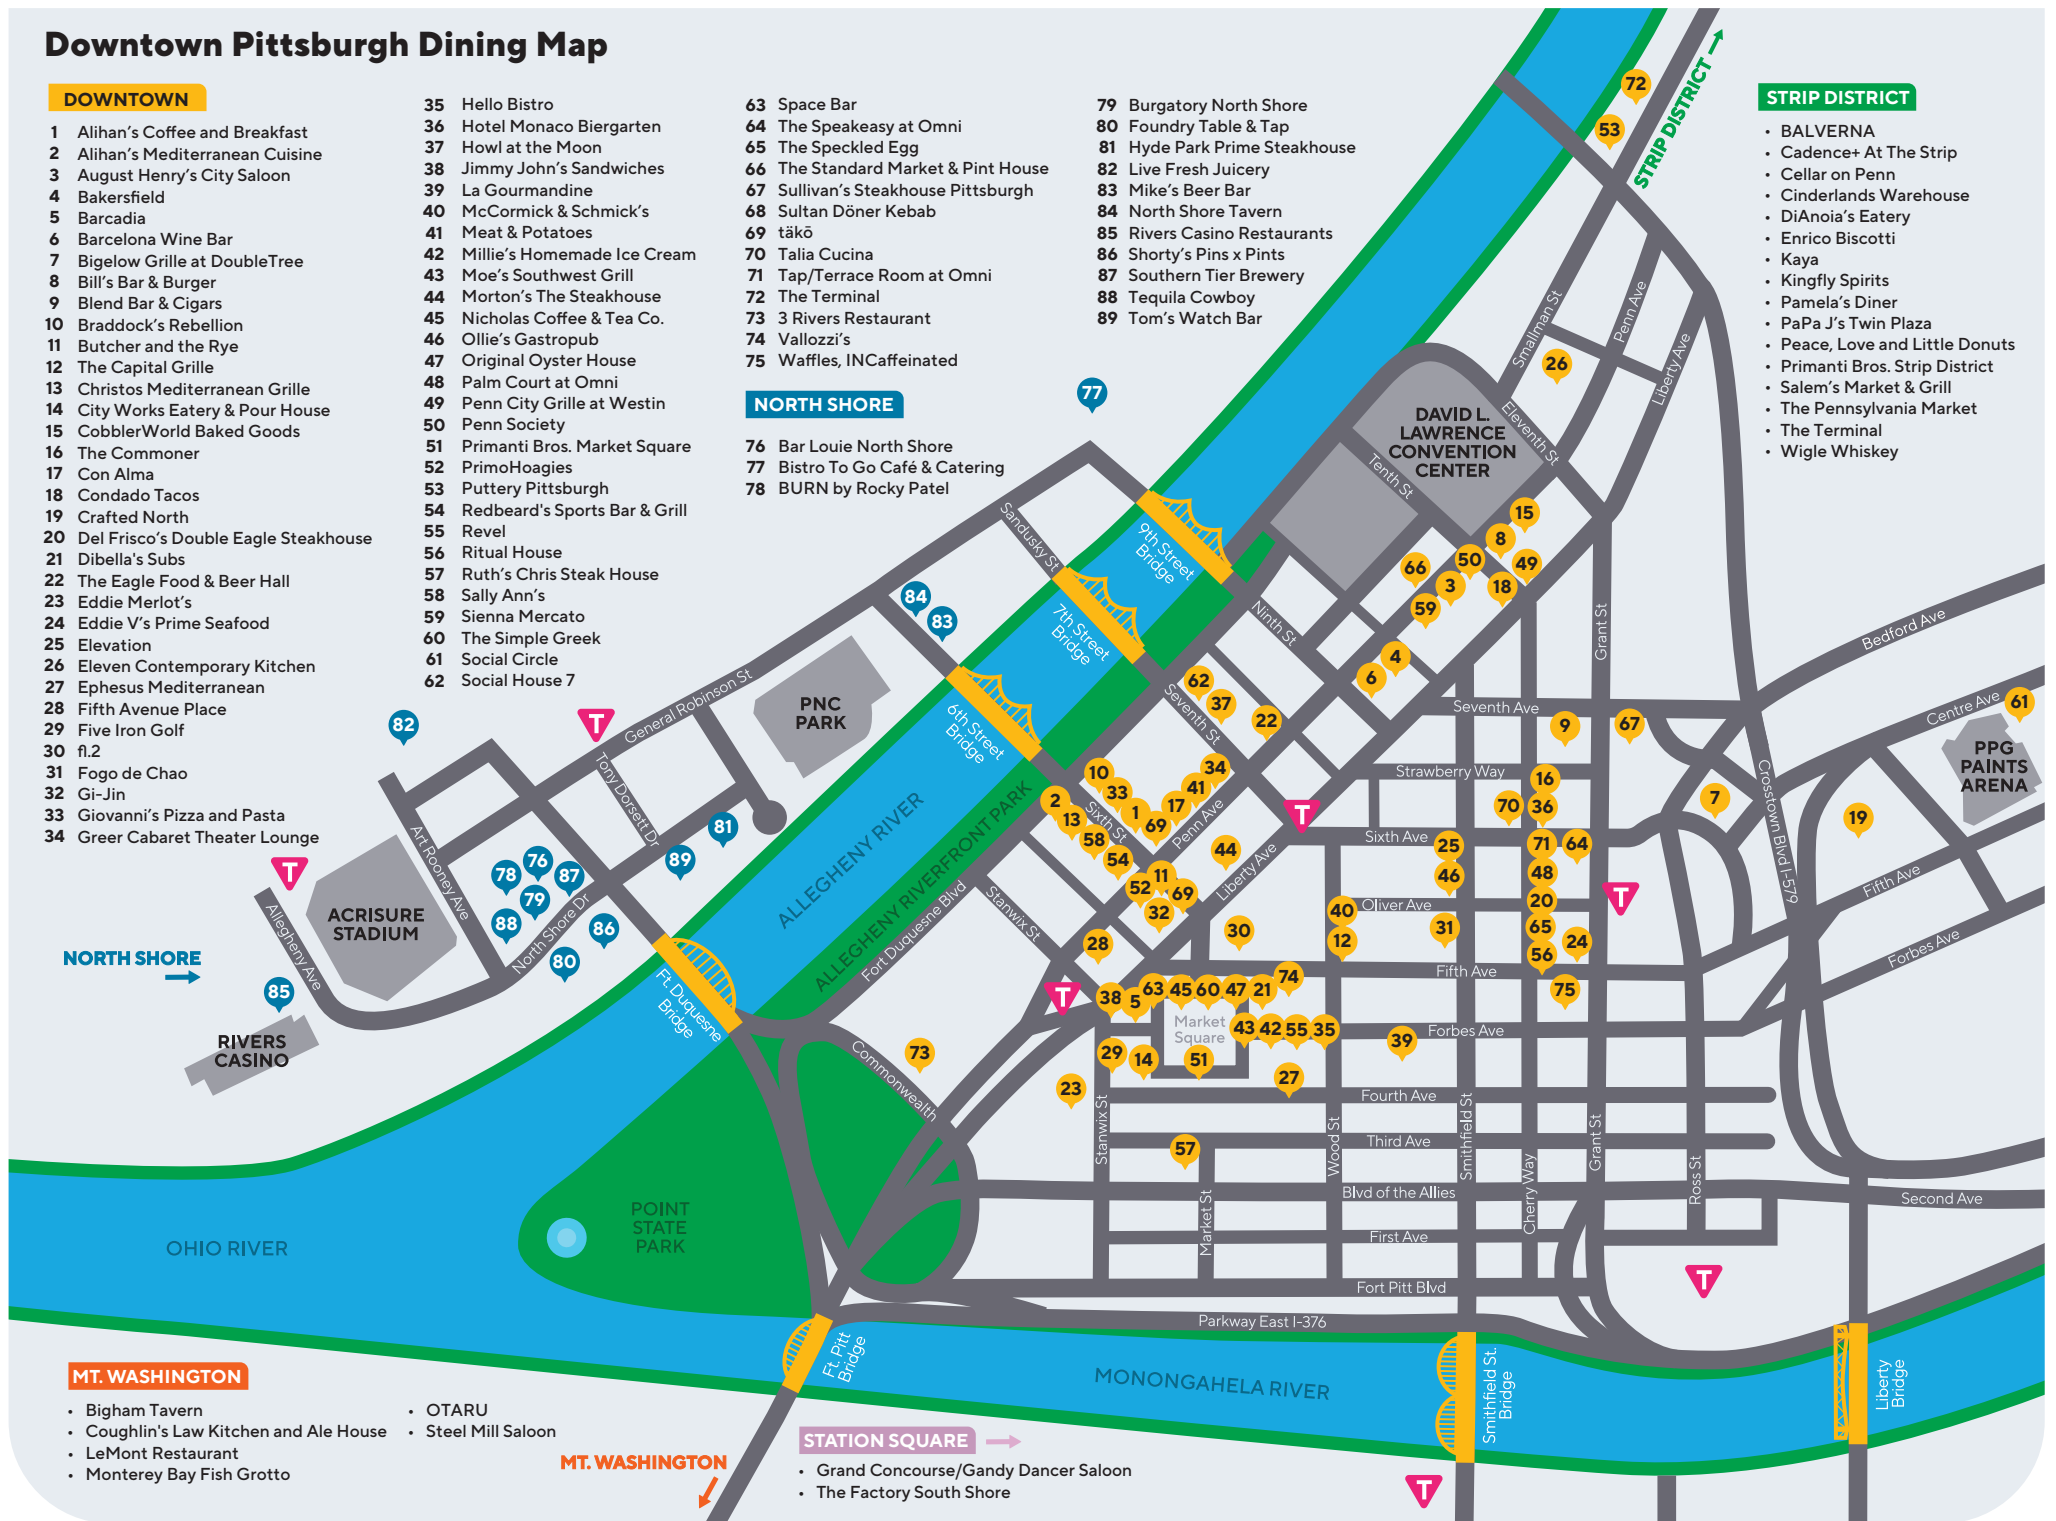

Downtown Pittsburgh Dining Map

DOWNTOWN

- 1 Alihan's Coffee and Breakfast
- 2 Alihan's Mediterranean Cuisine
- 3 August Henry's City Saloon
- 4 Bakersfield
- 5 Barcadia
- 6 Barcelona Wine Bar
- 7 Bigelow Grille at DoubleTree
- 8 Bill's Bar & Burger
- 9 Blend Bar & Cigars
- 10 Braddock's Rebellion
- 11 Butcher and the Rye
- 12 The Capital Grille
- 13 Christos Mediterranean Grille
- 14 City Works Eatery & Pour House
- 15 CobblerWorld Baked Goods
- 16 The Commoner
- 17 Con Alma
- 18 Condado Tacos
- 19 Crafted North
- 20 Del Frisco's Double Eagle Steakhouse
- 21 Dibella's Subs
- 22 The Eagle Food & Beer Hall
- 23 Eddie Merlot's
- 24 Eddie V's Prime Seafood
- 25 Elevation
- 26 Eleven Contemporary Kitchen
- 27 Ephesus Mediterranean
- 28 Fifth Avenue Place
- 29 Five Iron Golf
- 30 fl.2
- 31 Fogo de Chao
- 32 Gi-Jin
- 33 Giovanni's Pizza and Pasta
- 34 Greer Cabaret Theater Lounge

- 63 Space Bar
- 64 The Speakeasy at Omni
- 65 The Speckled Egg
- 66 The Standard Market & Pint House
- 67 Sullivan's Steakhouse Pittsburgh
- 68 Sultan Döner Kebab
- 69 tākō
- 70 Talia Cucina
- 71 Tap/Terrace Room at Omni
- 72 The Terminal
- 73 3 Rivers Restaurant
- 74 Vallozzi's
- 75 Waffles, INCaffeinated

STRIP DISTRICT

- BALVERNA
- Cadence+ At The Strip
- Cellar on Penn
- Cinderlands Warehouse
- DiAnoia's Eatery
- Enrico Biscotti
- Kaya
- Kingfly Spirits
- Pamela's Diner
- PaPa J's Twin Plaza
- Peace, Love and Little Donuts
- Primanti Bros. Strip District
- Salem's Market & Grill
- The Pennsylvania Market
- The Terminal
- Wigle Whiskey

MT. WASHINGTON

- Bigham Tavern
- Coughlin's Law Kitchen and Ale House
- LeMont Restaurant
- Monterey Bay Fish Grotto
- OTARU
- Steel Mill Saloon

STATION SQUARE

- Grand Concourse/Gandy Dancer Saloon
- The Factory South Shore